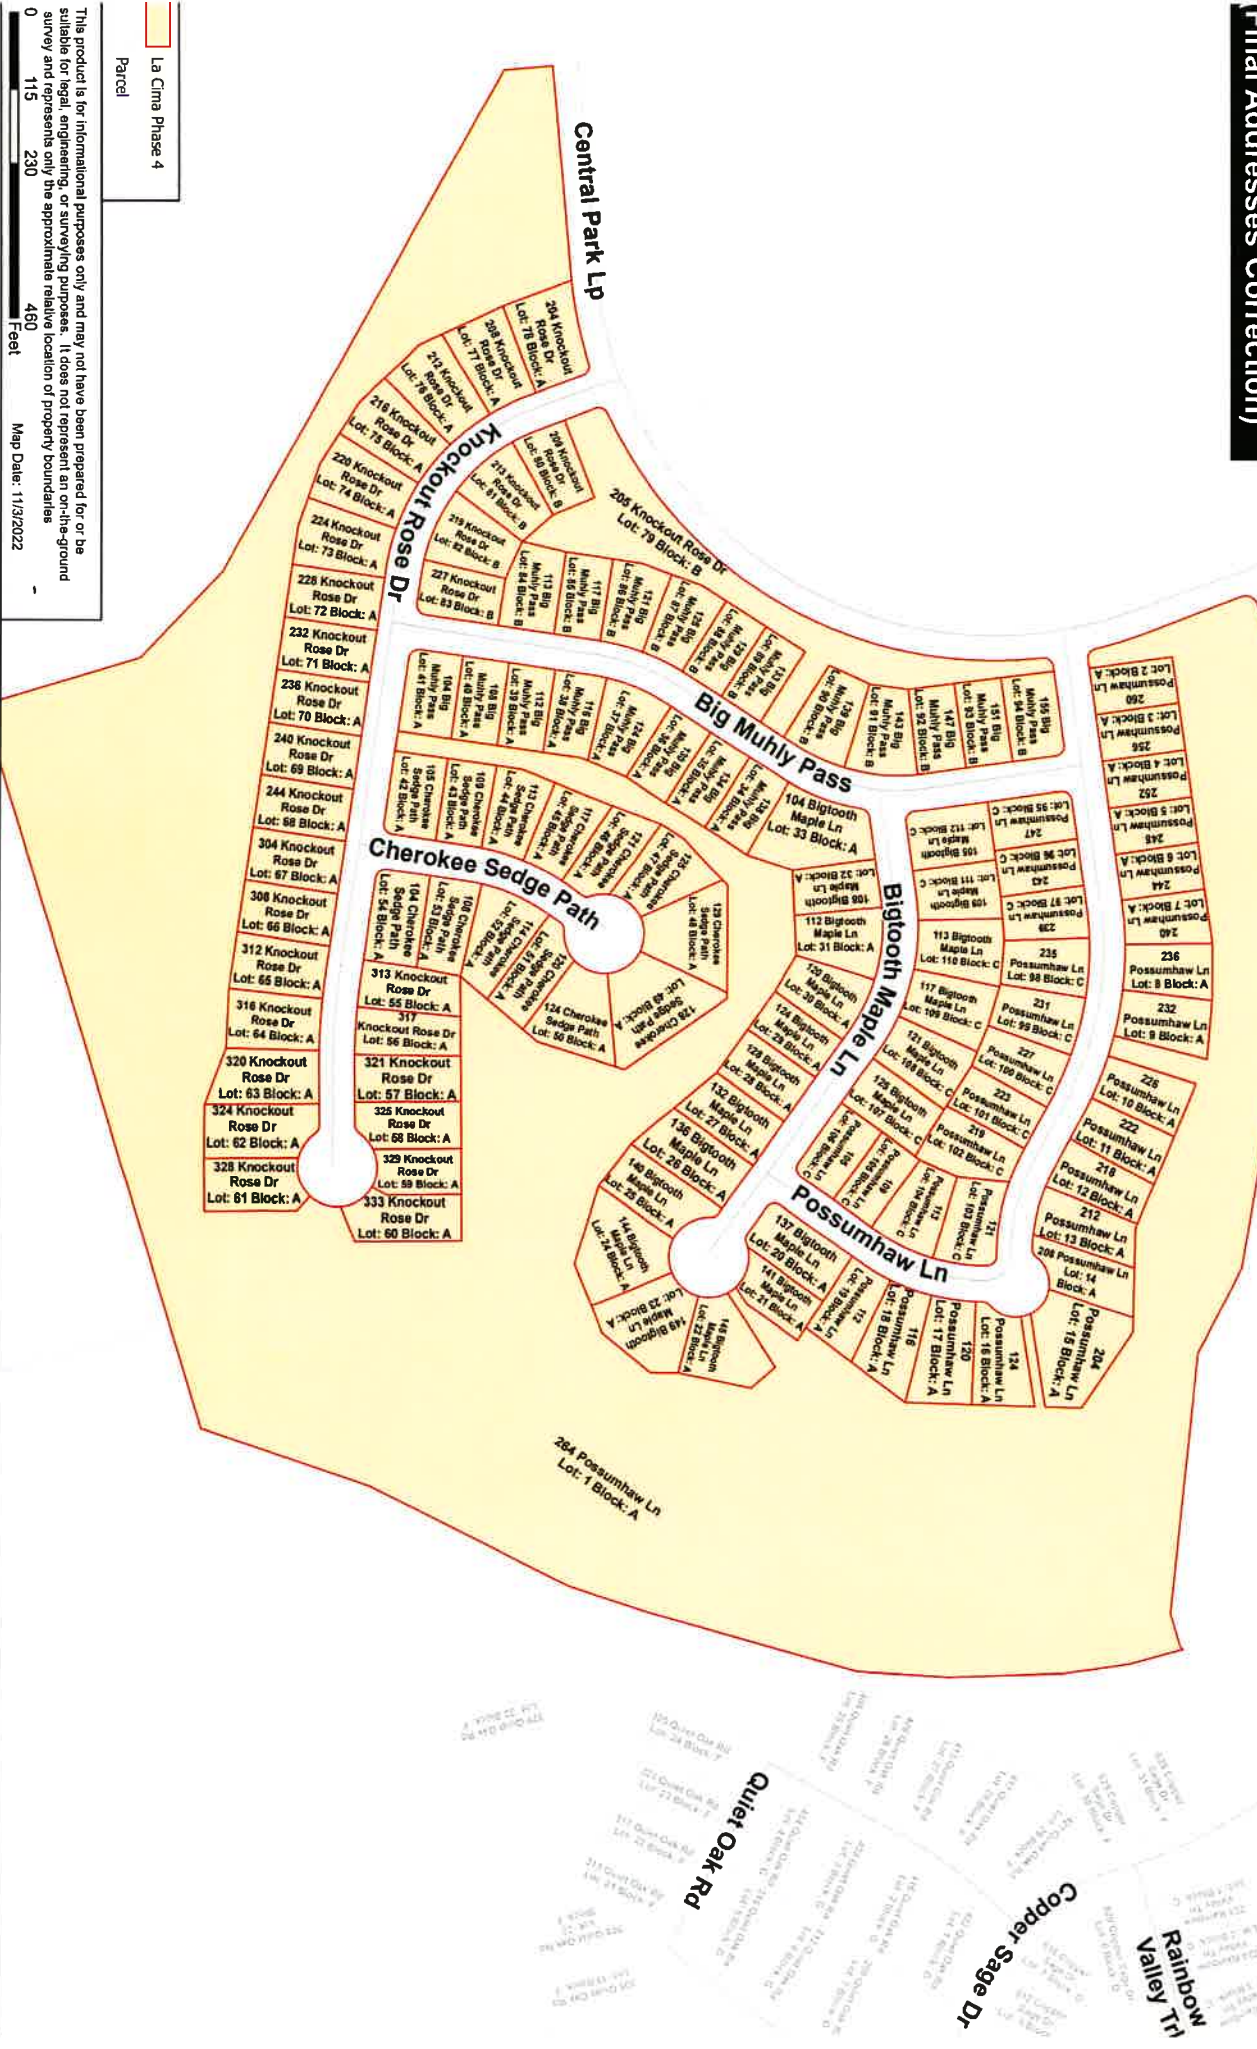

La Cima Phase 4
(Final Addresses Correction)

W Centerpoint Rd

Parcel
La Cima Phase 4

This product is for informational purposes only and may not have been prepared for or be suitable for legal, engineering, or surveying purposes. It does not represent an on-the-ground survey and represents only the approximate relative location of property boundaries.

0 115 230 Feet
Map Date: 11/21/2022