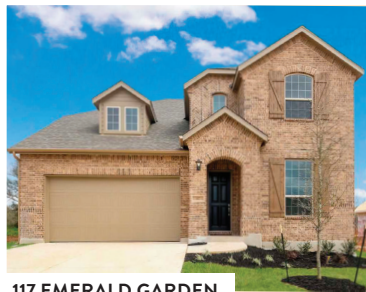

104 TULIP GARDEN TRL

117 TULIP GARDEN TRAIL

516 ACADEMY OAKS

WILSHIRE HOMES
512-667-7300

ADDRESS	NOW	FLOORPLAN	SQ FT	STORY	BR/BA/GAR	MLS #
104 TULIP GARDEN TRL	\$325,000	ASHERTON	2,113	1	3/2/2	MLS 5407732
117 TULIP GARDEN TRAIL	\$315,000	CALDWELL	1,884	1	3/2/2	MLS 2195753
516 ACADEMY OAKS DR	\$379,990	CALVERT	2,535	1	4/3/3	MLS 7967757

105 EMERALD GARDEN

117 EMERALD GARDEN

136 EMERALD GARDEN

HIGHLAND
HOMES
512-834-9294

ADDRESS	NOW	FLOORPLAN	SQ FT	STORY	BR/BA/GAR	MLS #
105 EMERALD GARDEN	\$371,567	DORCHESTER	2,229	1	4/3/3	MLS 9229451
117 EMERALD GARDEN	\$355,944	RICHMOND	2,613	2	4/3/2	MLS 3773139
136 EMERALD GARDEN	\$332,536	AMBERLEY	2056	1	4/3/2	MLS 375227