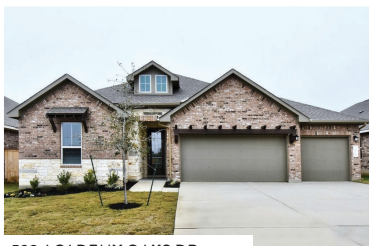

LaCimaTX.com

**MODELS
OPEN
DAILY!**

833 ACADEMY OAKS

157 EMERALD GARDEN

120 BEAUTYBERRY RD

WILSHIRE HOMES
512-337-6093

ADDRESS	NOW	FLOORPLAN	SQ FT	STORY	BR/BA/GAR	MLS #
833 ACADEMY OAKS DR	\$382,000	CALVERT	2,584	1	4/3/3	MLS 2926198
157 EMERALD GARDEN	\$326,000	HOBSON	1,606	1	3/2/2	MLS 4676493
120 BEAUTYBERRY RD	\$371,000	DENISON	2,296	1	4/3/2	MLS 1544790

144 EMERALD GARDEN

120 TULIP GARDEN TR

116 TULIP GARDEN TR

**HIGHLAND
HOMES**
512-834-9294

ADDRESS	NOW	FLOORPLAN	SQ FT	STORY	BR/BA/GAR	MLS #
120 STRAWBERRY ST	\$326,496	GLENHURST	1,873	1	3/2/2	MLS 9158922
144 EMERALD GARDEN	\$362,008	DAVENPORT	2,297	1	4/2/2	MLS 9397735
116 TULIP GARDEN	\$344,990	WESTBURY	2,515	2	4/2/2	MLS 1234701
120 TULIP GARDEN	\$385,055	RICHMOND	2,613	2	4/2/2	MLS 6981892